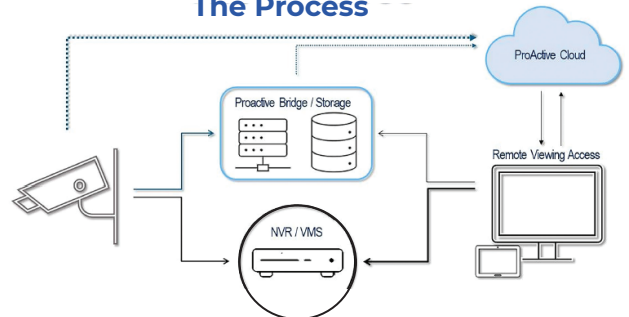

The Process

Tom Maggio, CEO
Office: 631-591-6700
tom@proactive-cctv.com

www.proactive-cctv.com
sales@proactive-cctv.com